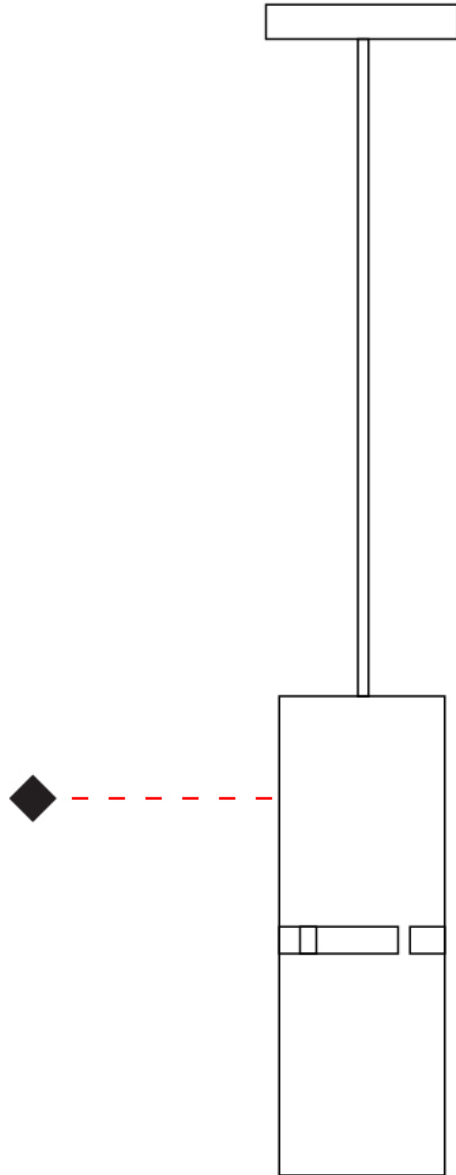

LUZ OCULTA METAL SUSPENSION

D51034-

PROJECT

TYPE

SPECIFIER

QUANTITY

DATE

D