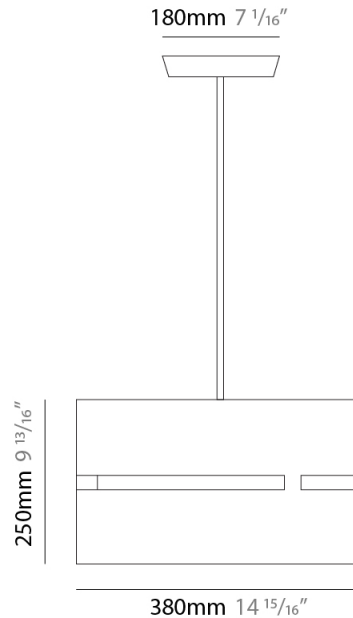

PROJECT	_____
TYPE	_____
SPECIFIER	_____
QUANTITY	_____
DATE	_____

LUZ OCULTA METAL SUSPENSION

D51031-

base number   Finish
Options

1. To build a product code in our configurator select the specify button on the base model # product page
2. To build a manual product code on this datasheet choose from the options listed below in blue font and add the suffix to the base model #

GENERAL

Series: Luz Oculta
Subseries: Luz Oculta Metal
Brand: Fambuena
Division: Design
Mounting Type: Suspension
Mounting Location: Ceiling
Subcategory: Pendant

PHYSICAL

Shape: Rectangle
Diameter (mm): 380
Diameter (in): 14 ¹⁵/₁₆
Height (mm): 250
Height (in): 10
Light Distribution: Direct / Indirect
Fixture Finish: [BRA](#) / [BRZ](#) / [ABR](#)
Fixture Material: Metal
Cable Details: Cable length 2000mm / 79"

ELECTRICAL

Number of Lamps: 1
Lamp Type: LED Retrofit
Lamp Shape: A19
Bulb Included: Bulb Not Included
Max. Wattage Per Lamp (W): 8
Lamp Base: E26
Input Voltage (V): 120
Upon Request: 277Vac / GU24

LED

OPTICAL

RATINGS AND CERTIFICATIONS

Certified By: Certified for North American Standards
IP rating: IP20