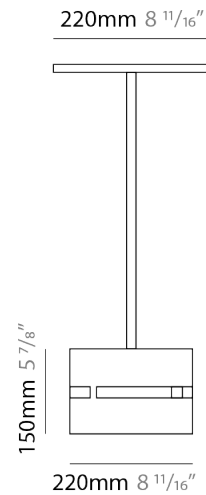

LUZ OCULTA METAL SUSPENSION

D51032-

base number   Finish
Options

1. To build a product code in our configurator select the specify button on the base model # product page
2. To build a manual product code on this datasheet choose from the options listed below in blue font and add the suffix to the base model #

GENERAL

Series: Luz Oculta
Subseries: Luz Oculta Metal
Brand: Fambuena
Division: Design
Mounting Type: Suspension
Mounting Location: Ceiling
Subcategory: Pendant

PHYSICAL

Shape: Rectangle
Diameter (mm): 220
Diameter (in): 8 ¹¹/₁₆
Height (mm): 150
Height (in): 5 ⁷/₈
Light Distribution: Direct / Indirect
Fixture Finish: [BRA](#) / [BRZ](#) / [ABR](#)
Fixture Material: Metal
Cable Details: Cable length 2000mm / 79"

ELECTRICAL

Number of Lamps: 1
Lamp Type: LED Retrofit
Lamp Shape: A19
Bulb Included: Bulb Not Included
Max. Wattage Per Lamp (W): 5
Lamp Base: E26
Input Voltage (V): 120
Upon Request: 277Vac / GU24

LED

OPTICAL

RATINGS AND CERTIFICATIONS

Certified By: Certified for North American Standards
IP rating: IP20

PROJECT	_____
TYPE	_____
SPECIFIER	_____
QUANTITY	_____
DATE	_____