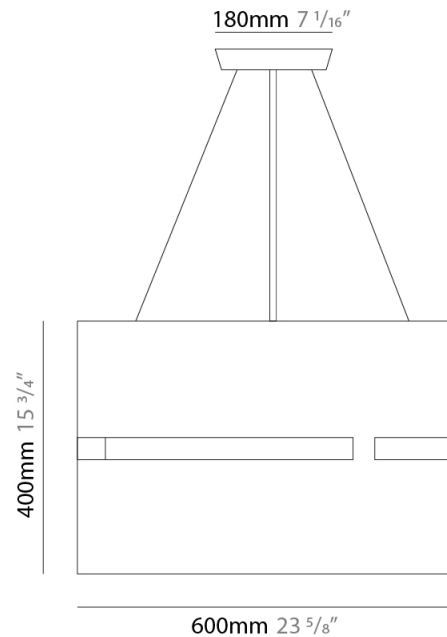

PROJECT	
TYPE	
SPECIFIER	
QUANTITY	
DATE	

LUZ OCULTA METAL SUSPENSION

D51063-

base number   Finish
Options

1. To build a product code in our configurator select the specify button on the base model # product page
2. To build a manual product code on this datasheet choose from the options listed below in blue font and add the suffix to the base model #

GENERAL

Series: Luz Oculta
Subseries: Luz Oculta Metal
Brand: Fambuena
Division: Design
Mounting Type: Suspension
Mounting Location: Ceiling
Subcategory: Pendant

PHYSICAL

Shape: Rectangle
Diameter (mm): 600
Diameter (in): 23 3/8
Height (mm): 400
Height (in): 15 3/4
Light Distribution: Direct / Indirect
Fixture Finish: [BRA](#) / [BRZ](#) / [ABR](#)
Fixture Material: Metal
Cable Details: Cable length 2000mm / 79"

ELECTRICAL

Number of Lamps: 1
Lamp Type: LED Retrofit
Lamp Shape: A19
Bulb Included: Bulb Not Included
Max. Wattage Per Lamp (W): 15
Lamp Base: E26
Input Voltage (V): 120
Upon Request: 277Vac / GU24

LED

OPTICAL

RATINGS AND CERTIFICATIONS

Certified By: Certified for North American Standards
IP rating: IP20