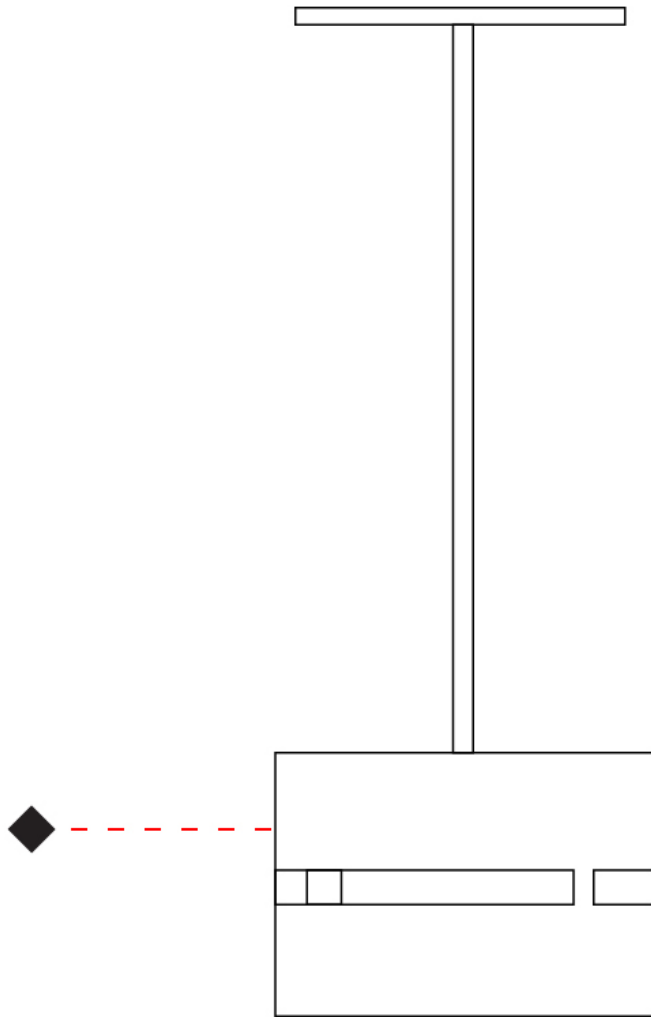

LUZ OCULTA METAL SUSPENSION

D51033-

PROJECT

TYPE

SPECIFIER

QUANTITY

DATE

D