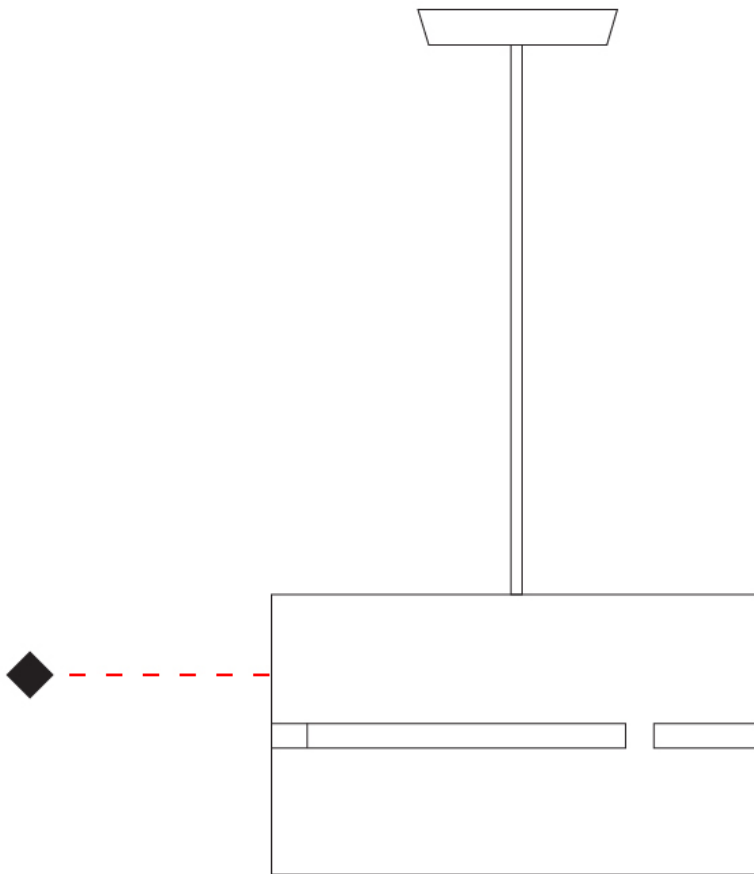

LUZ OCULTA METAL SUSPENSION

D51031-

PROJECT

TYPE

SPECIFIER

QUANTITY

DATE